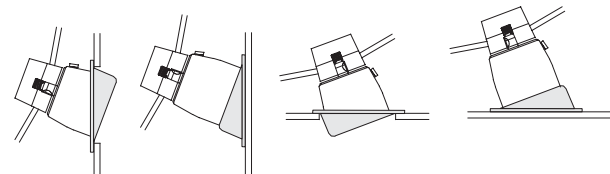

HA5419 20° DASH WEDGE KIT

TILT STEERING HELMS (include tilt mechanism & helm)